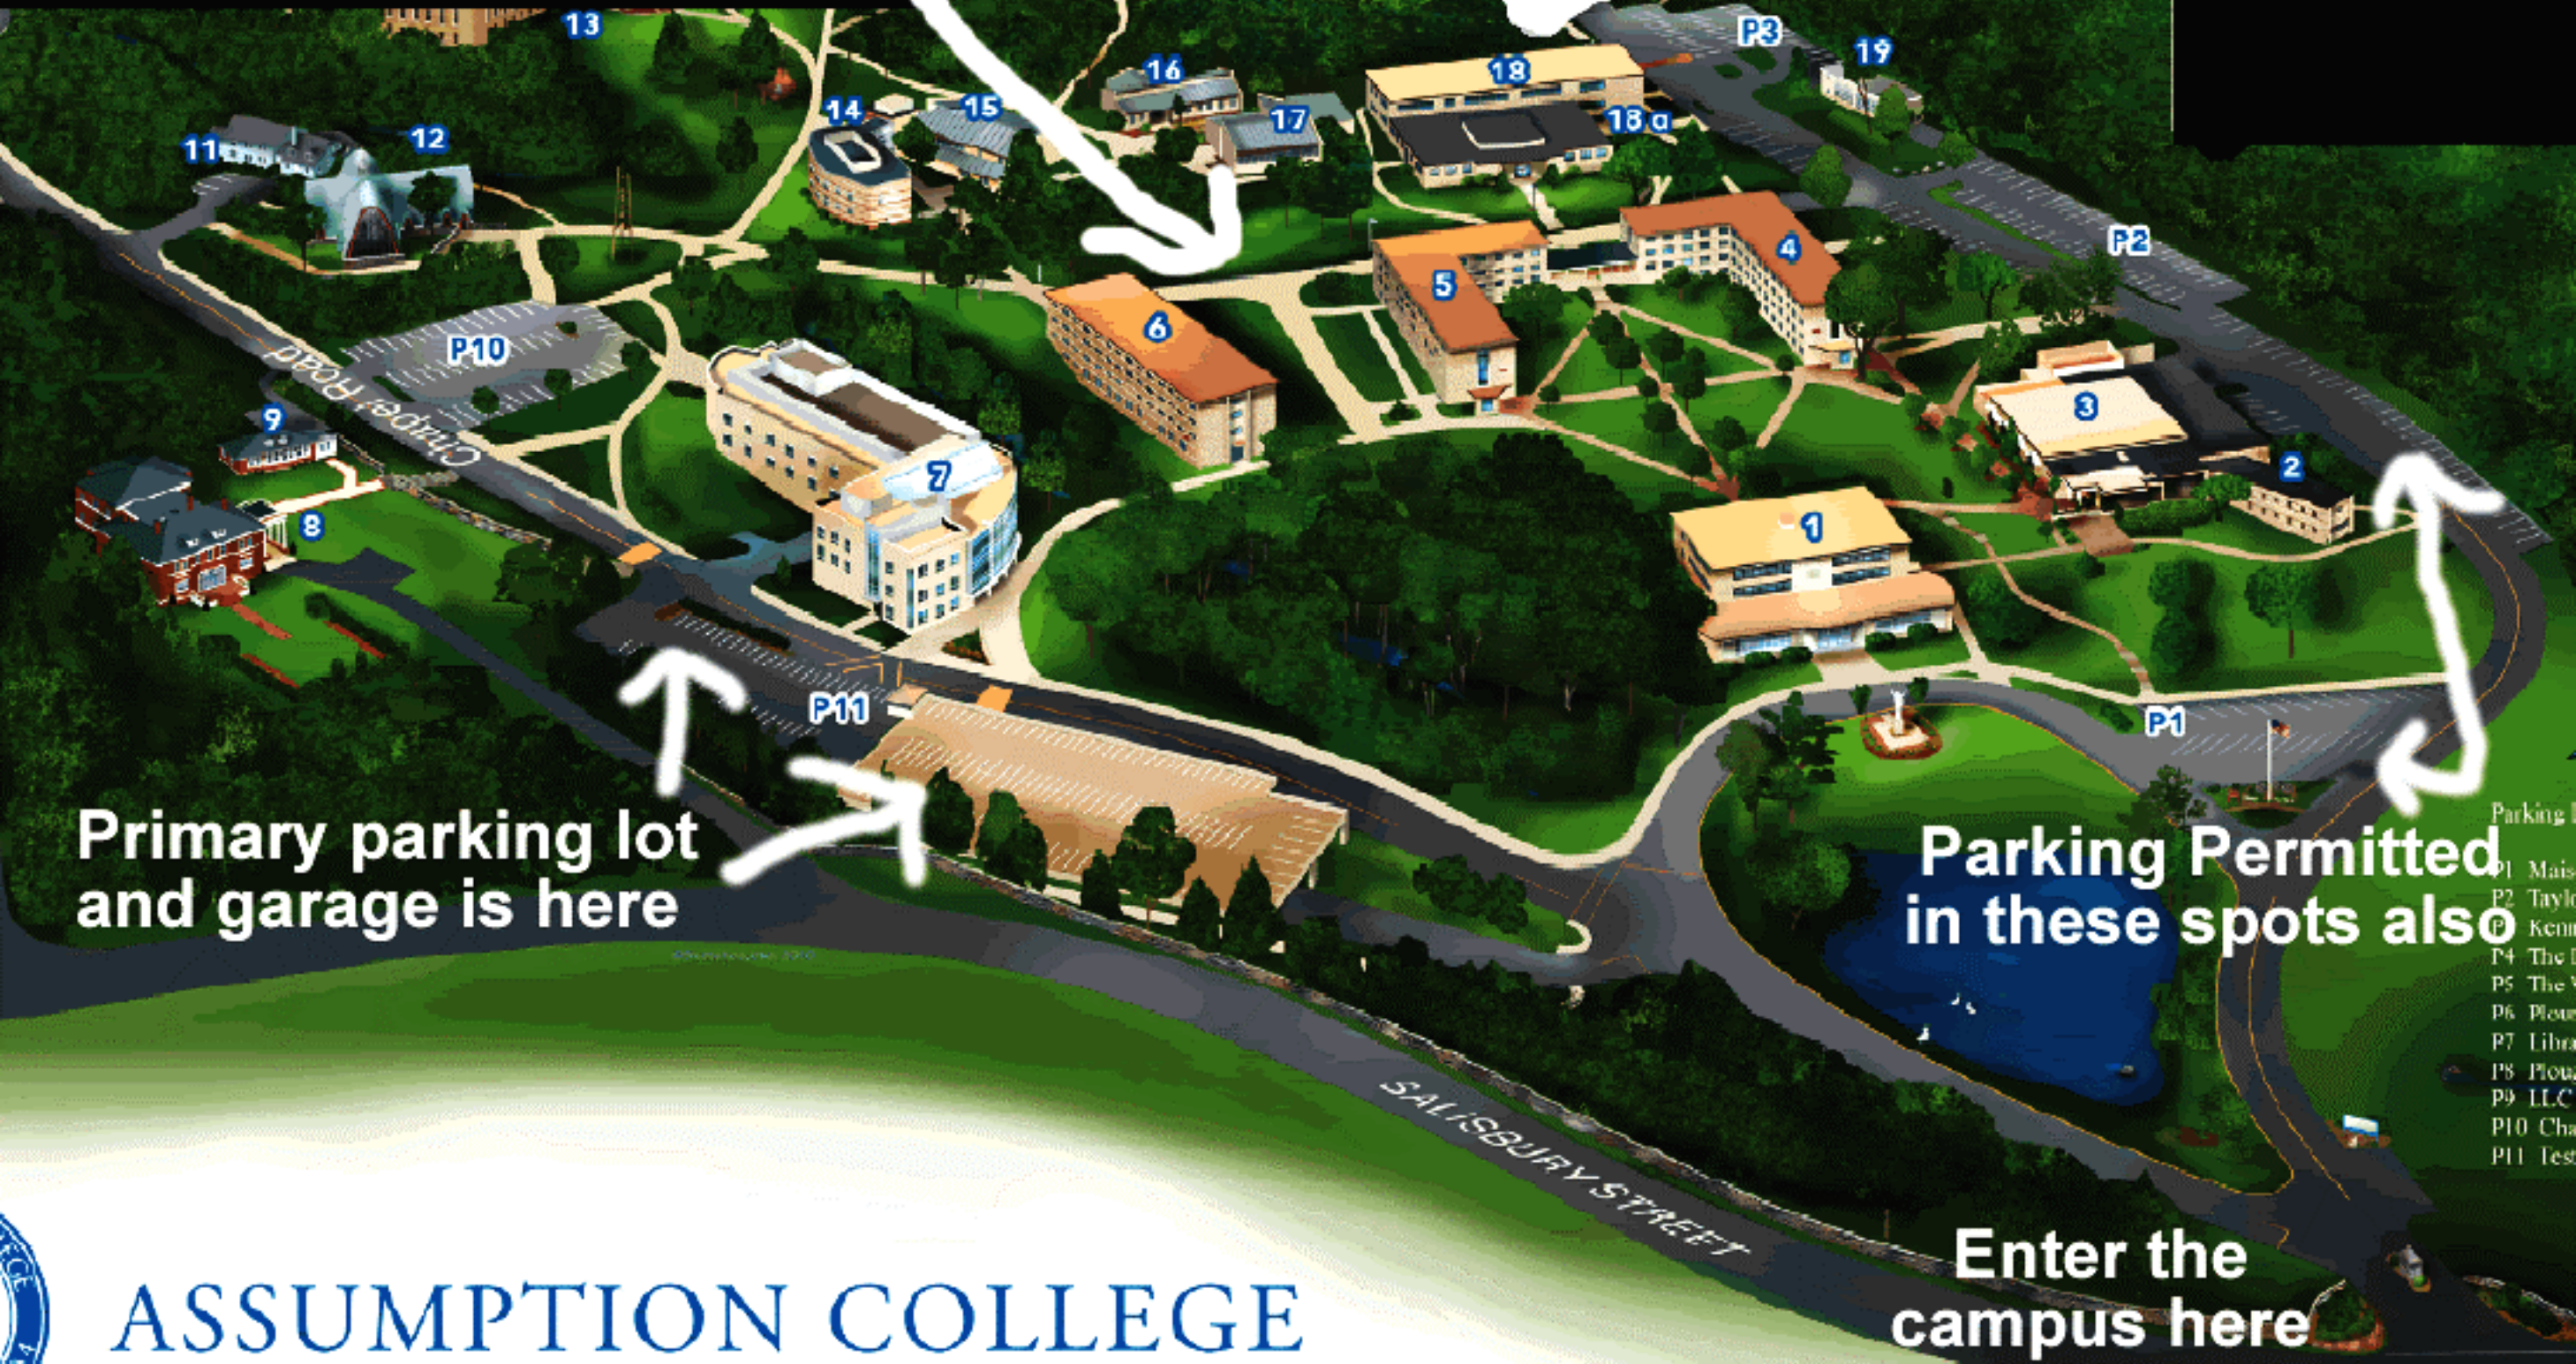

Walking paths behind the buildings. Look for the campus police department, we are in the same building as them

We will be in this building. Kennedy Room 119

Primary parking lot and garage is here

Parking Permitted in these spots also

Enter the campus here

ASSUMPTION COLLEGE

- Parking
- P1 Mais
- P2 Taylo
- P3 Kenn
- P4 The D
- P5 The V
- P6 Pleas
- P7 Libra
- P8 Pleas
- P9 LLC
- P10 Cha
- P11 Test